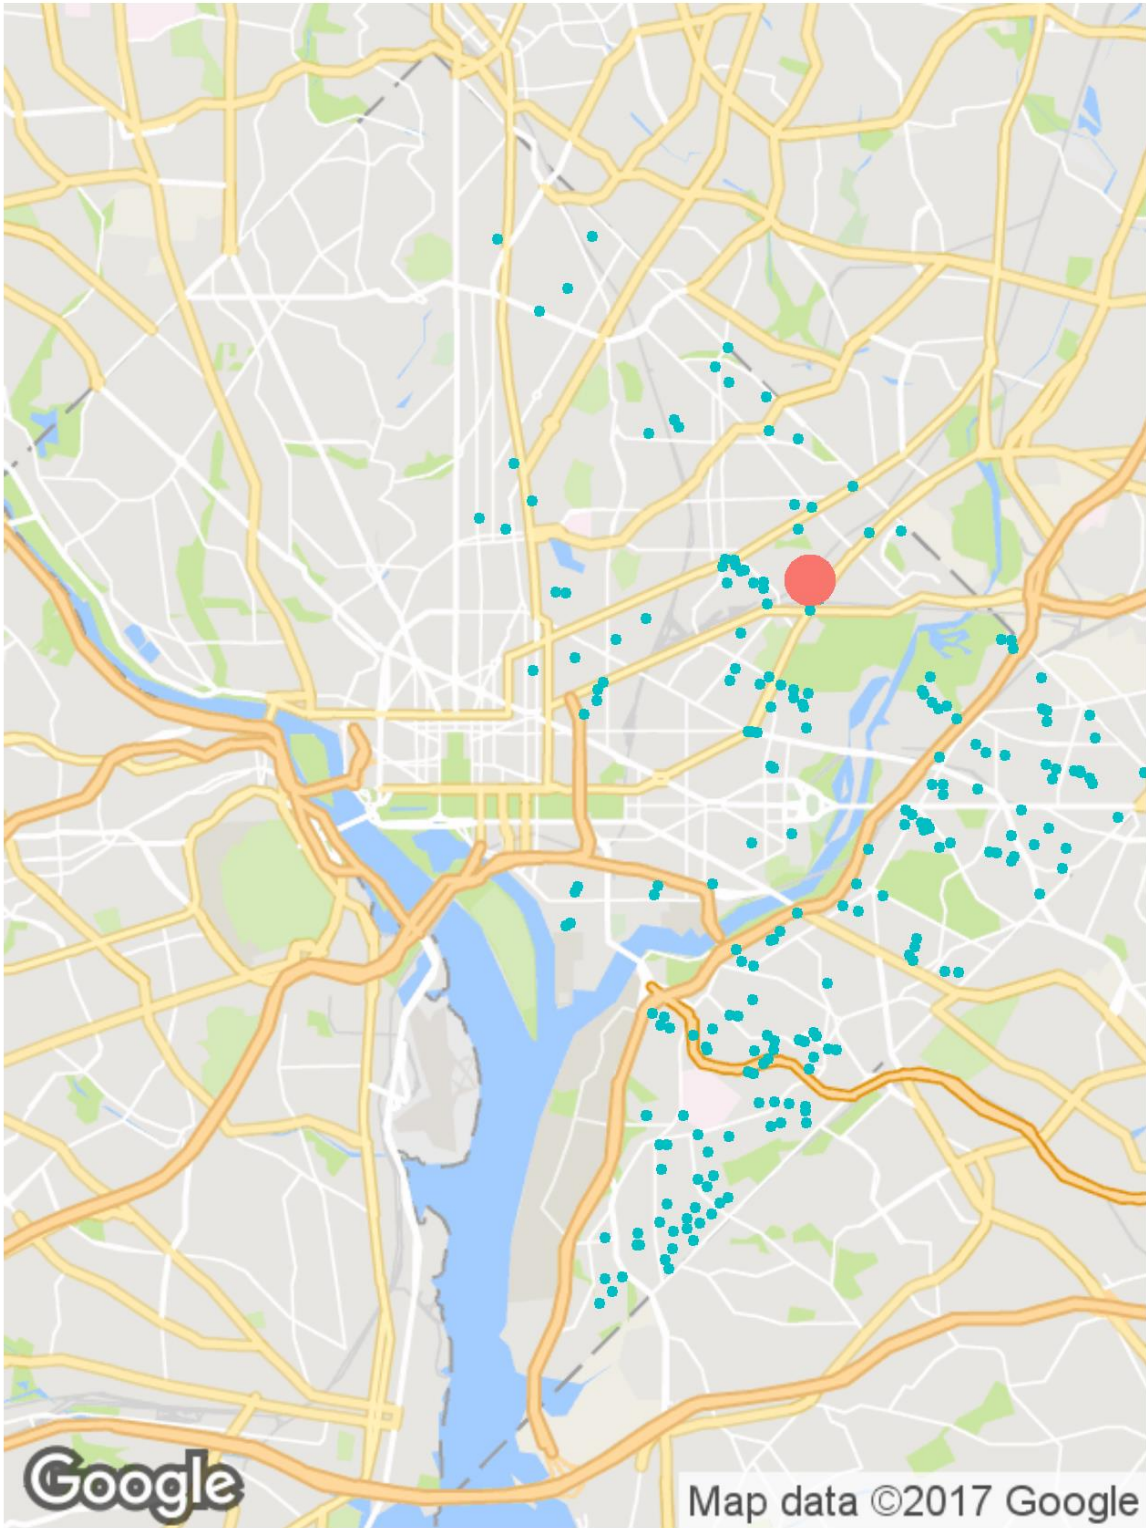

The Children's Guild DC PCS

Legend School Student