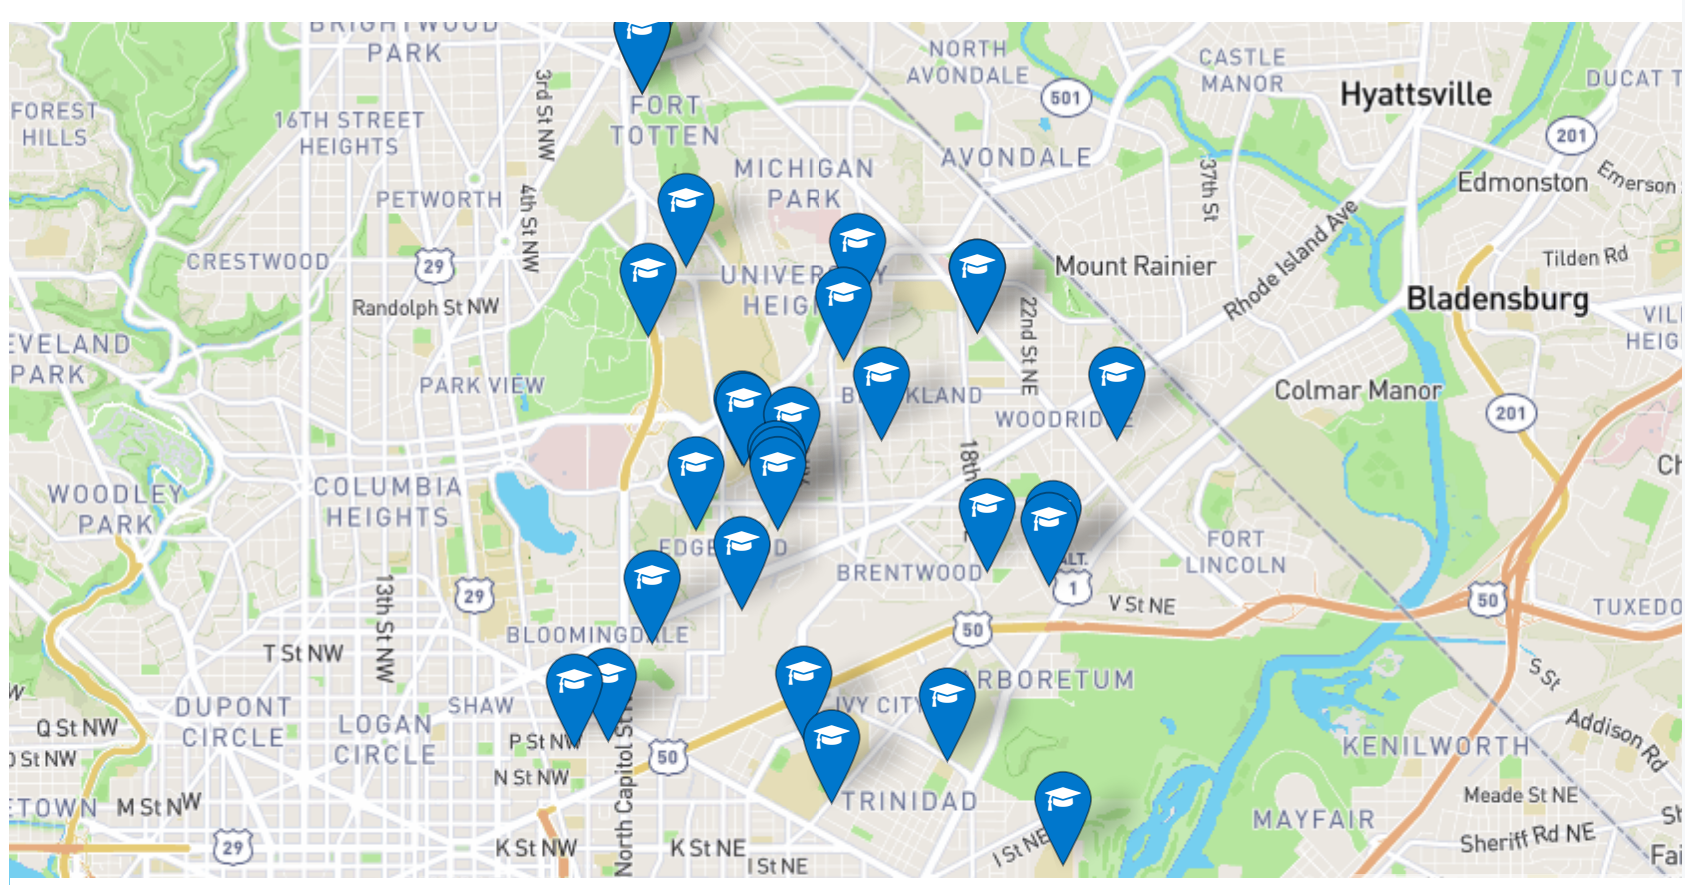

FILTERS Ward is 5

2018-2019
Current Year

5
Ward

31
Campuses

Students Attending Schools in Ward 5

DC public charter schools have locations in **seven out of eight DC Wards**, and they are attended by students from all over the city. The first section of this dashboard provides information on students who **attend public charter schools in this ward**

11,572
Students Enrolled in Ward

199
Change in Enrollment from Last Year
▲ 1.7% Percent Change

PMF Performance (Prior Year)

PMF Tier ^	Count	Percentage
1 Tier 1	16	53.3%
2 Tier 2	13	43.3%
3 Untiered	1	3.3%

PMF Tier (Prior Year)

Charter Schools Located in Ward