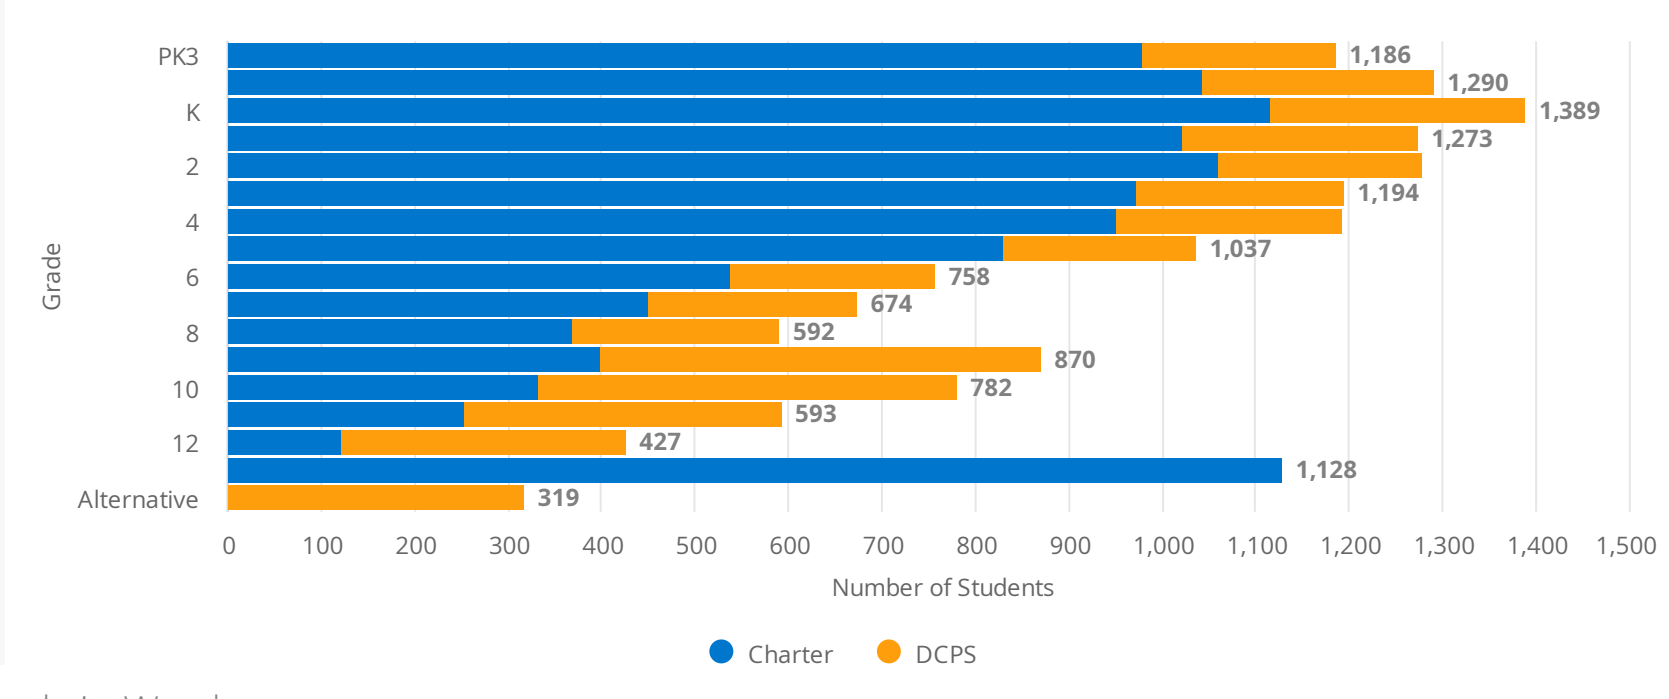

Enrollment by Sector and Grade