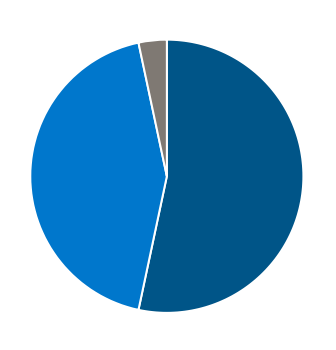

FILTERS Ward is 5

2018-2019
Current Year

5
Ward

31
Campuses

Students Attending Schools in Ward 5

DC public charter schools have locations in **seven out of eight DC Wards**, and they are attended by students from all over the city. The first section of this dashboard provides information on students who **attend public charter schools in this ward**

11,572
Students Enrolled in Ward

199
Change in Enrollment from Last Year
▲ 1.7% Percent Change

PMF Performance (Prior Year)

PMF Tier ^	Count	Percentage
1 Tier 1	16	53.3%
2 Tier 2	13	43.3%
3 Untiered	1	3.3%

PMF Tier (Prior Year)