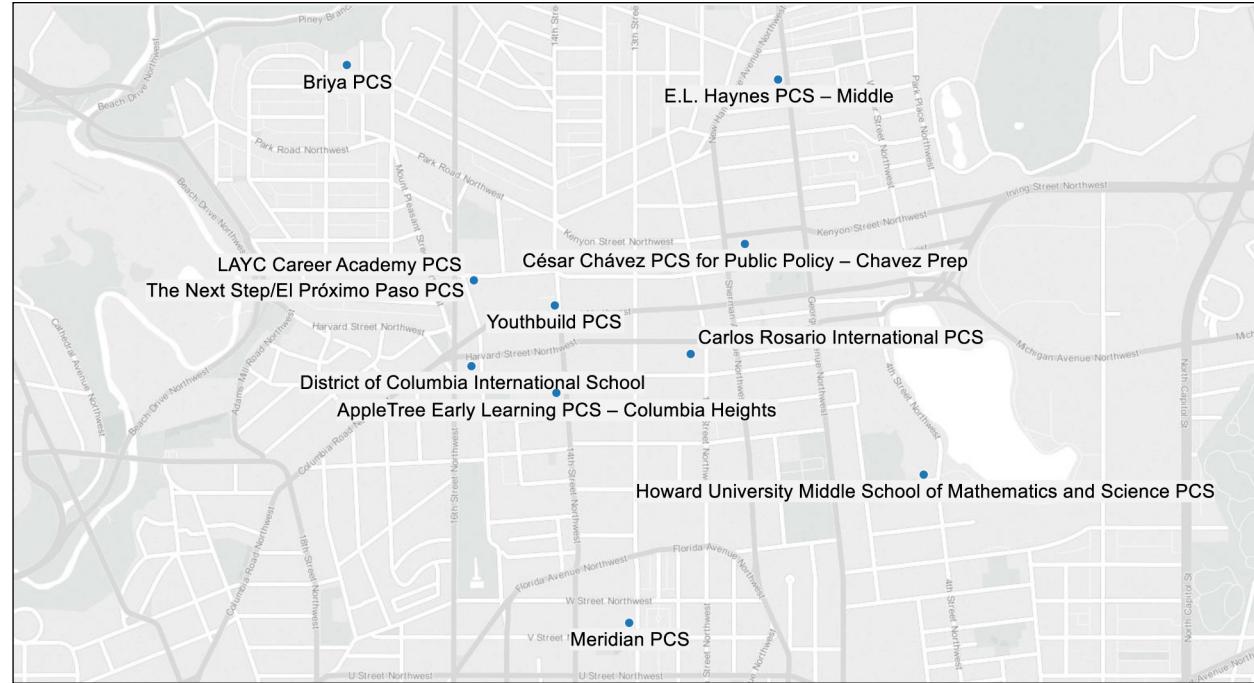

Map of charter schools in Ward 1