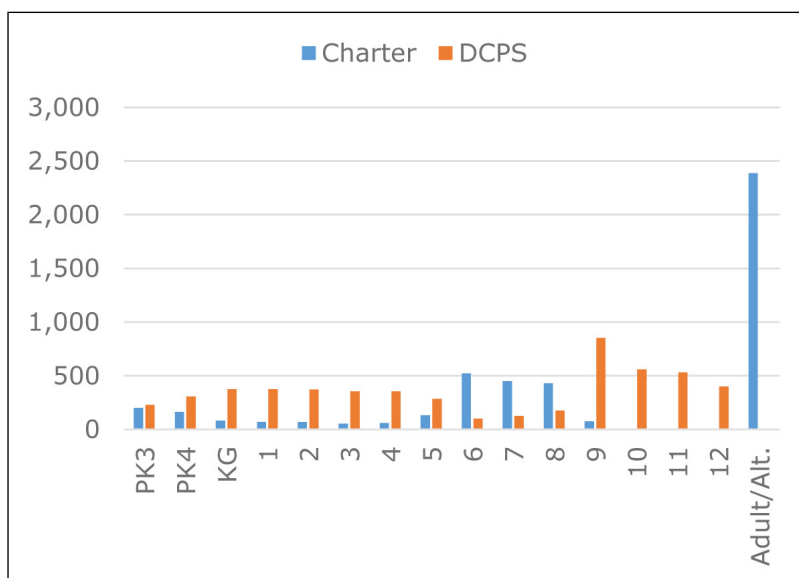

Ward 1 Public Charter Schools

Highlights

- Ward 1 has 11 public charter schools serving 4,702 students and 10 DCPS schools serving 5,431 students.
- Of the 3,533 public charter school students living in Ward 1, 1,029 attend public charter schools that are located in Ward 1.
- Ward 1 has five schools that offer middle school grades and five that offer Adult/Alternative programs, greater than other grade levels.

Enrollment in Ward 1 by grade and sector

There are no Tier 1 schools in Ward 1

The seven untiered schools do not have tested grades or did not exist in 2014. All of these schools will be tiered in the fall of 2016.