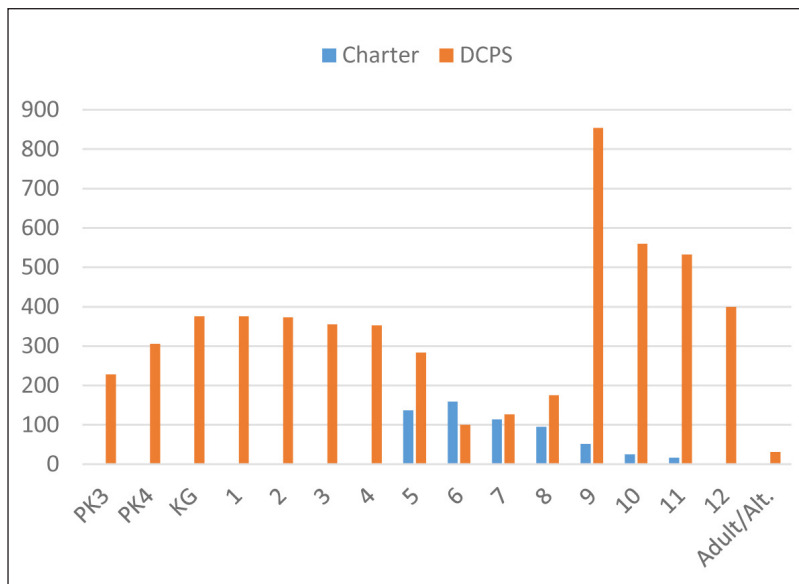

Ward 2 Public Charter Schools

Highlights

- Ward 2 has one public charter school (BASIS DC PCS) serving 599 students and 10 DCPS schools serving 5,431 students.
- Of the 526 public charter school students living in Ward 2, 45 attend the public charter school located in Ward 2.
- The Ward 2 public charter school serves fifth, middle school, and high school grades.
- Ward 2's only public charter school was Tier 1 in 2014.
- BASIS DC PCS is located at 410 9th Street, NW.

Enrollment in Ward 2 by grade and sector

Ward 2 schools and program offerings for BASIS DC PCS

Students living in Ward 2	45
Students living outside Ward 2	554
SY15-16 enrollment	599
Lowest Grade Served	5
Highest Grade Served	11
2014 PMF Tier	Tier 1
Program offerings	College Prep