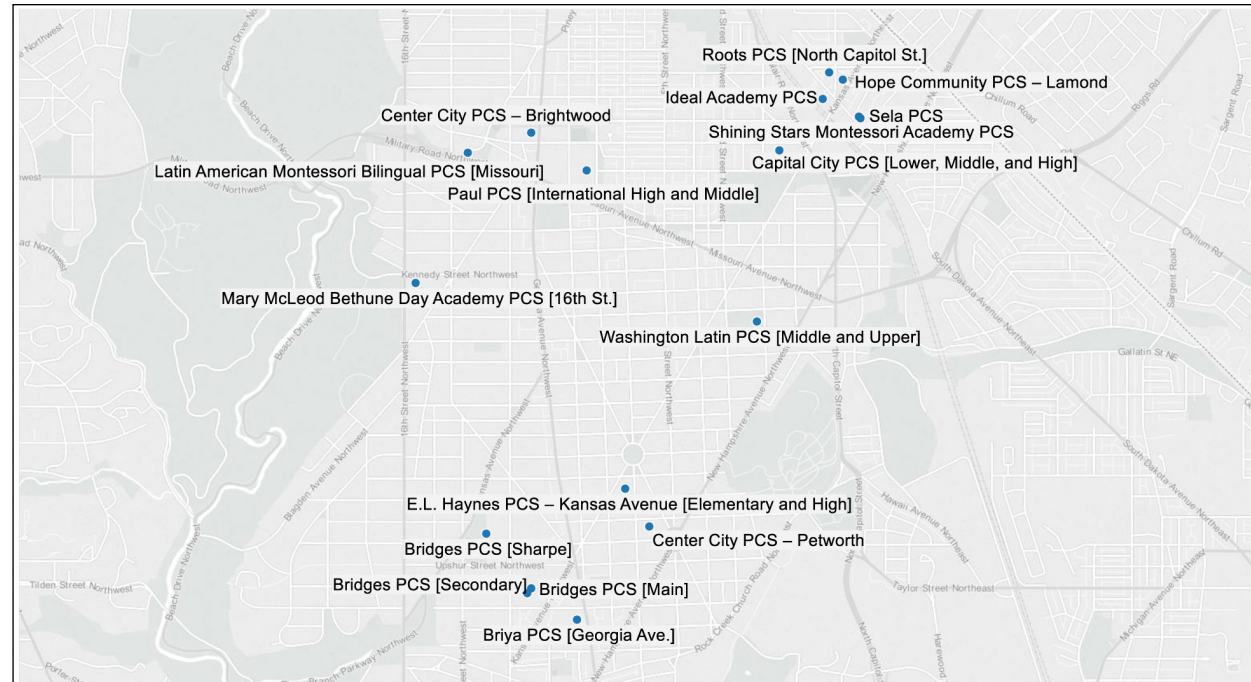

Map of charter schools in Ward 4