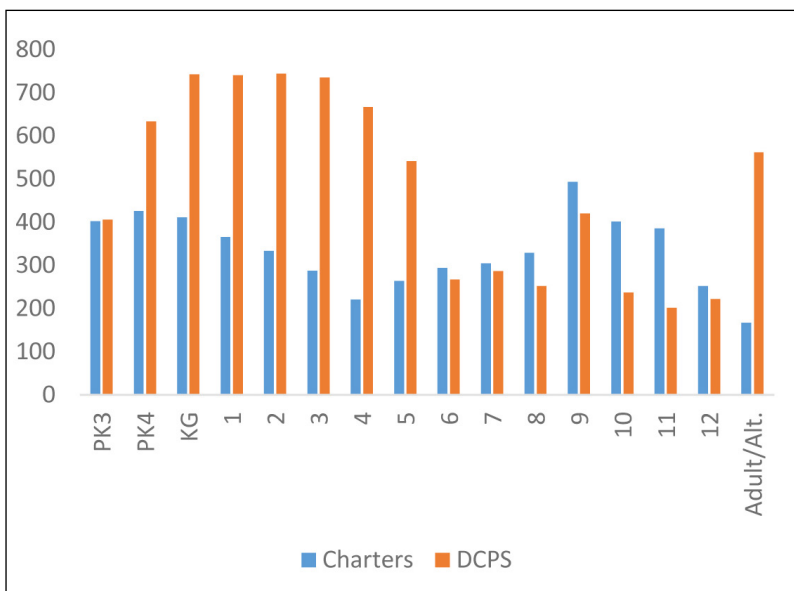

Ward 4 Public Charter Schools

Highlights

- Ward 4 has 20 public charter schools serving 5,339 students and 15 DCPS schools serving 7,659 students.
- Of the 5,531 public charter school students living in Ward 4, 2,198 attend public charter schools that are located in Ward 4.
- Ward 4 has 13 schools that serve pre-kindergarten and 14 schools that serve elementary grades, greater than other grade levels.

Enrollment in Ward 4 by grade and sector

Four public charter schools in Ward 4 are Tier 1

- Capital City PCS – High
- Center City PCS – Brightwood
- Latin American Montessori Bilingual PCS
- Washington Latin PCS – Upper School