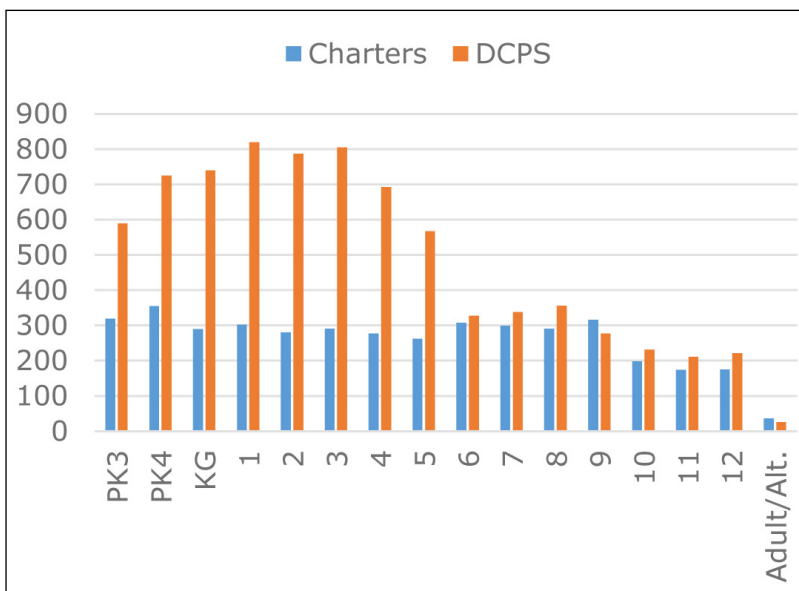

Enrollment in Ward 6 by grade and sector

Four public charter schools in Ward 6 are Tier 1:

- Center City PCS – Shaw
- Friendship PCS – Chamberlain Middle
- KIPP DC PCS – WILL Academy
- Two Rivers PCS – 4th Street

2014 PMF Tier	Schools in Ward 6
Tier 1	4
Tier 2	3
Tier 3	0
Untiered	10
Total	17

Grades served	Number of public charter schools serving grades in Ward 6
Pre-kindergarten	8
Elementary	10
Middle	8
High	3
Adult and Alternative	1
Special Education School	0