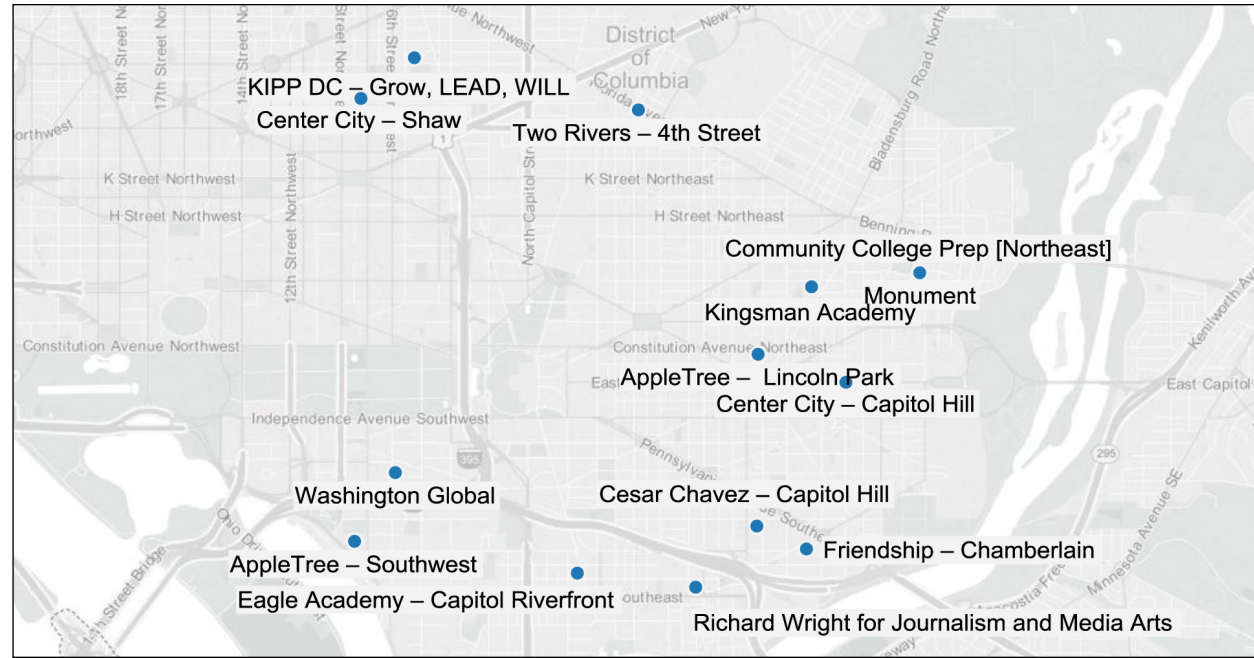

Map of charter schools in Ward 6