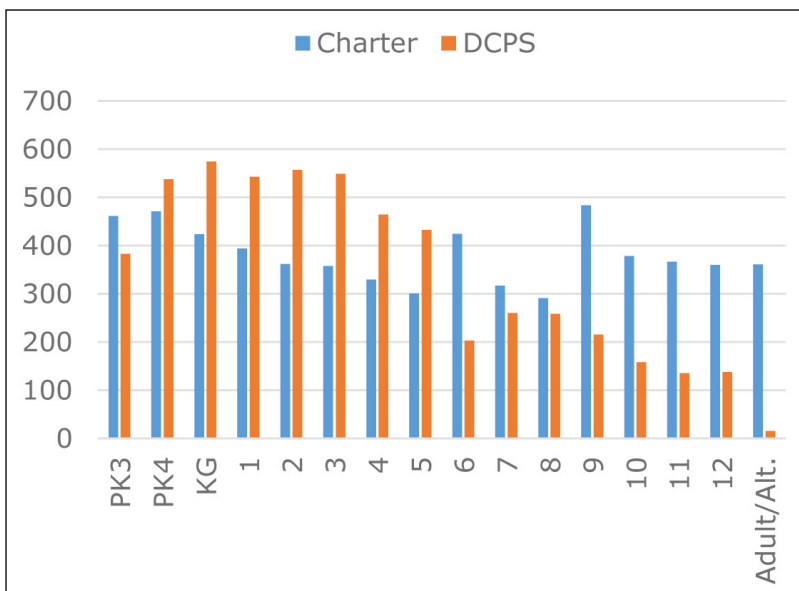

Enrollment in Ward 7 by grade and sector

Grades served	Number of public charter schools serving grades in Ward 7
Pre-kindergarten	6
Elementary	10
Middle	7
High	4
Adult and Alternative	2
Special Education School	1