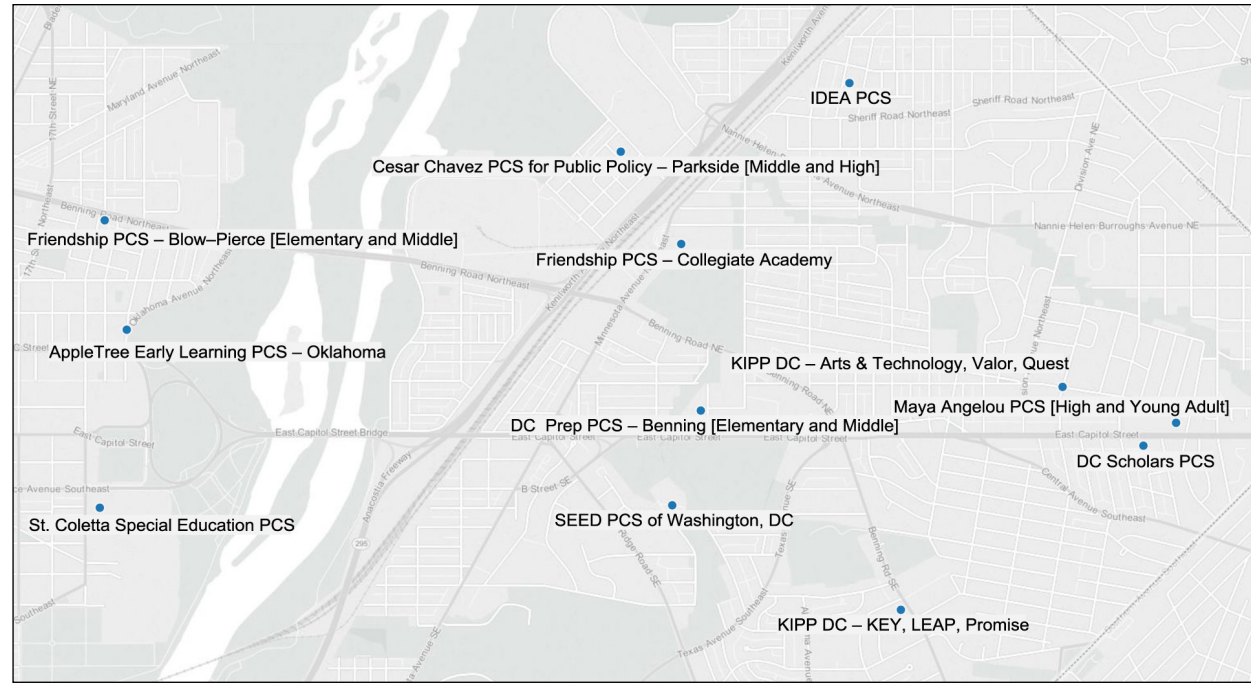

## Four public charter schools in Ward 7 are Tier 1:

- César Chávez PCS for Public Policy – Parkside High
- KIPP DC PCS – KEY Academy
- KIPP DC PCS – Promise Academy
- SEED PCS of Washington, DC [High]

### Note:

There are 21 charter schools with PMF scores because SEED PCS has two PMF scores for its middle and high school grades.

Enrollment in Ward 7 by grade and sector

Grades served	Number of public charter schools serving grades in Ward 7
Pre-kindergarten	6
Elementary	10
Middle	7
High	4
Adult and Alternative	2
Special Education School	1

### Map of charter schools in Ward 7